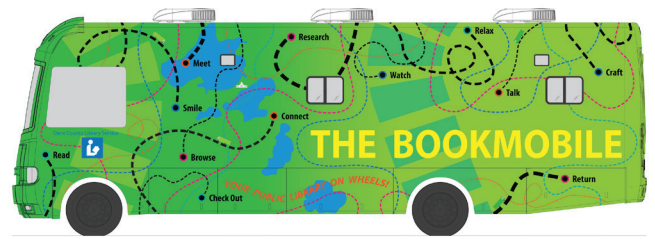

Friday

Maple Bluff: 11-11:30am
Windsor: 12-1pm

Saturday

Westport: 10-11am
Roxbury: 11:30am - 12pm
Bluffview: 1-2pm

SUMMER READING!

Join our Summer Reading program!

Adults and kids can register online at: dclsbookmobile.beanstack.org or download the free Beanstack app for your phone or tablet. Adults can read to earn tickets for a WEEKLY drawing for a Barnes & Noble gift card. Kids can read to earn prizes which can be collected at our weekly bookmobile stops. Kids can also stop by the bookmobile each week to pick up a free Grab and Go craft. Learn more at our web site: dcls.info or call 266-4419.