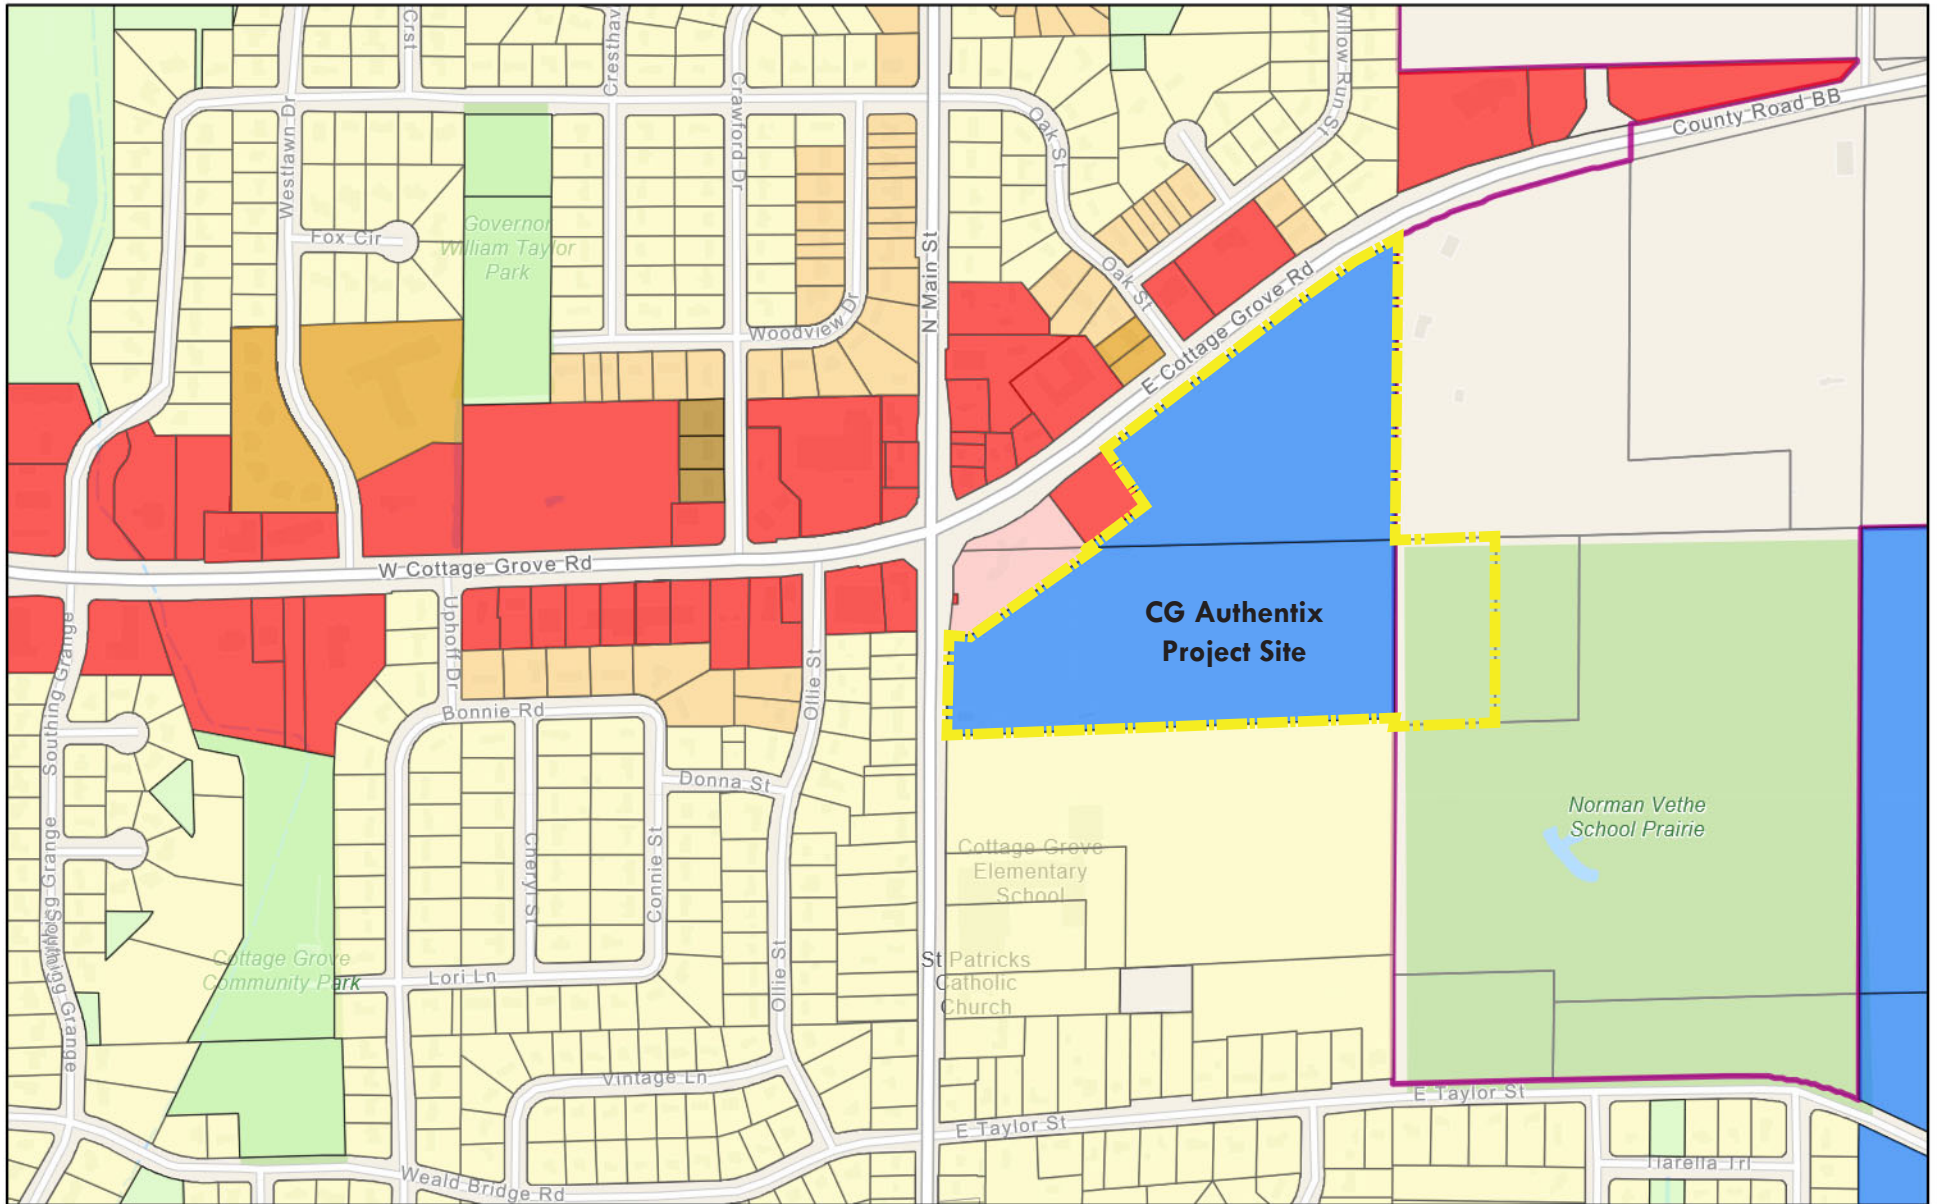

CG Authentix Project Site

2/16/2021, 2:54:01 PM

- Zoning
- MR-12 Multi-Family Residential District
 - PB Planned Business District
 - SR-4 Single-Family Residential District
 - MR-10 Multi-Family Residential District
 - TR-8 Two Family Residential District
 - CB Central Business District
 - Park

1:9,028

County of Dane, Esri Canada, Esri, HERE, Garmin, INCREMENT P,

Public Works Department

County of Dane, Esri Canada, Esri, HERE, Garmin, INCREMENT P, Intermap, USGS, METI/NASA, EPA, USDA | County of Dane, Province of Ontario, Parks Canada, Esri, HERE, Garmin, INCREMENT P, USGS, EPA, NPS, US Census Bureau, USDA |